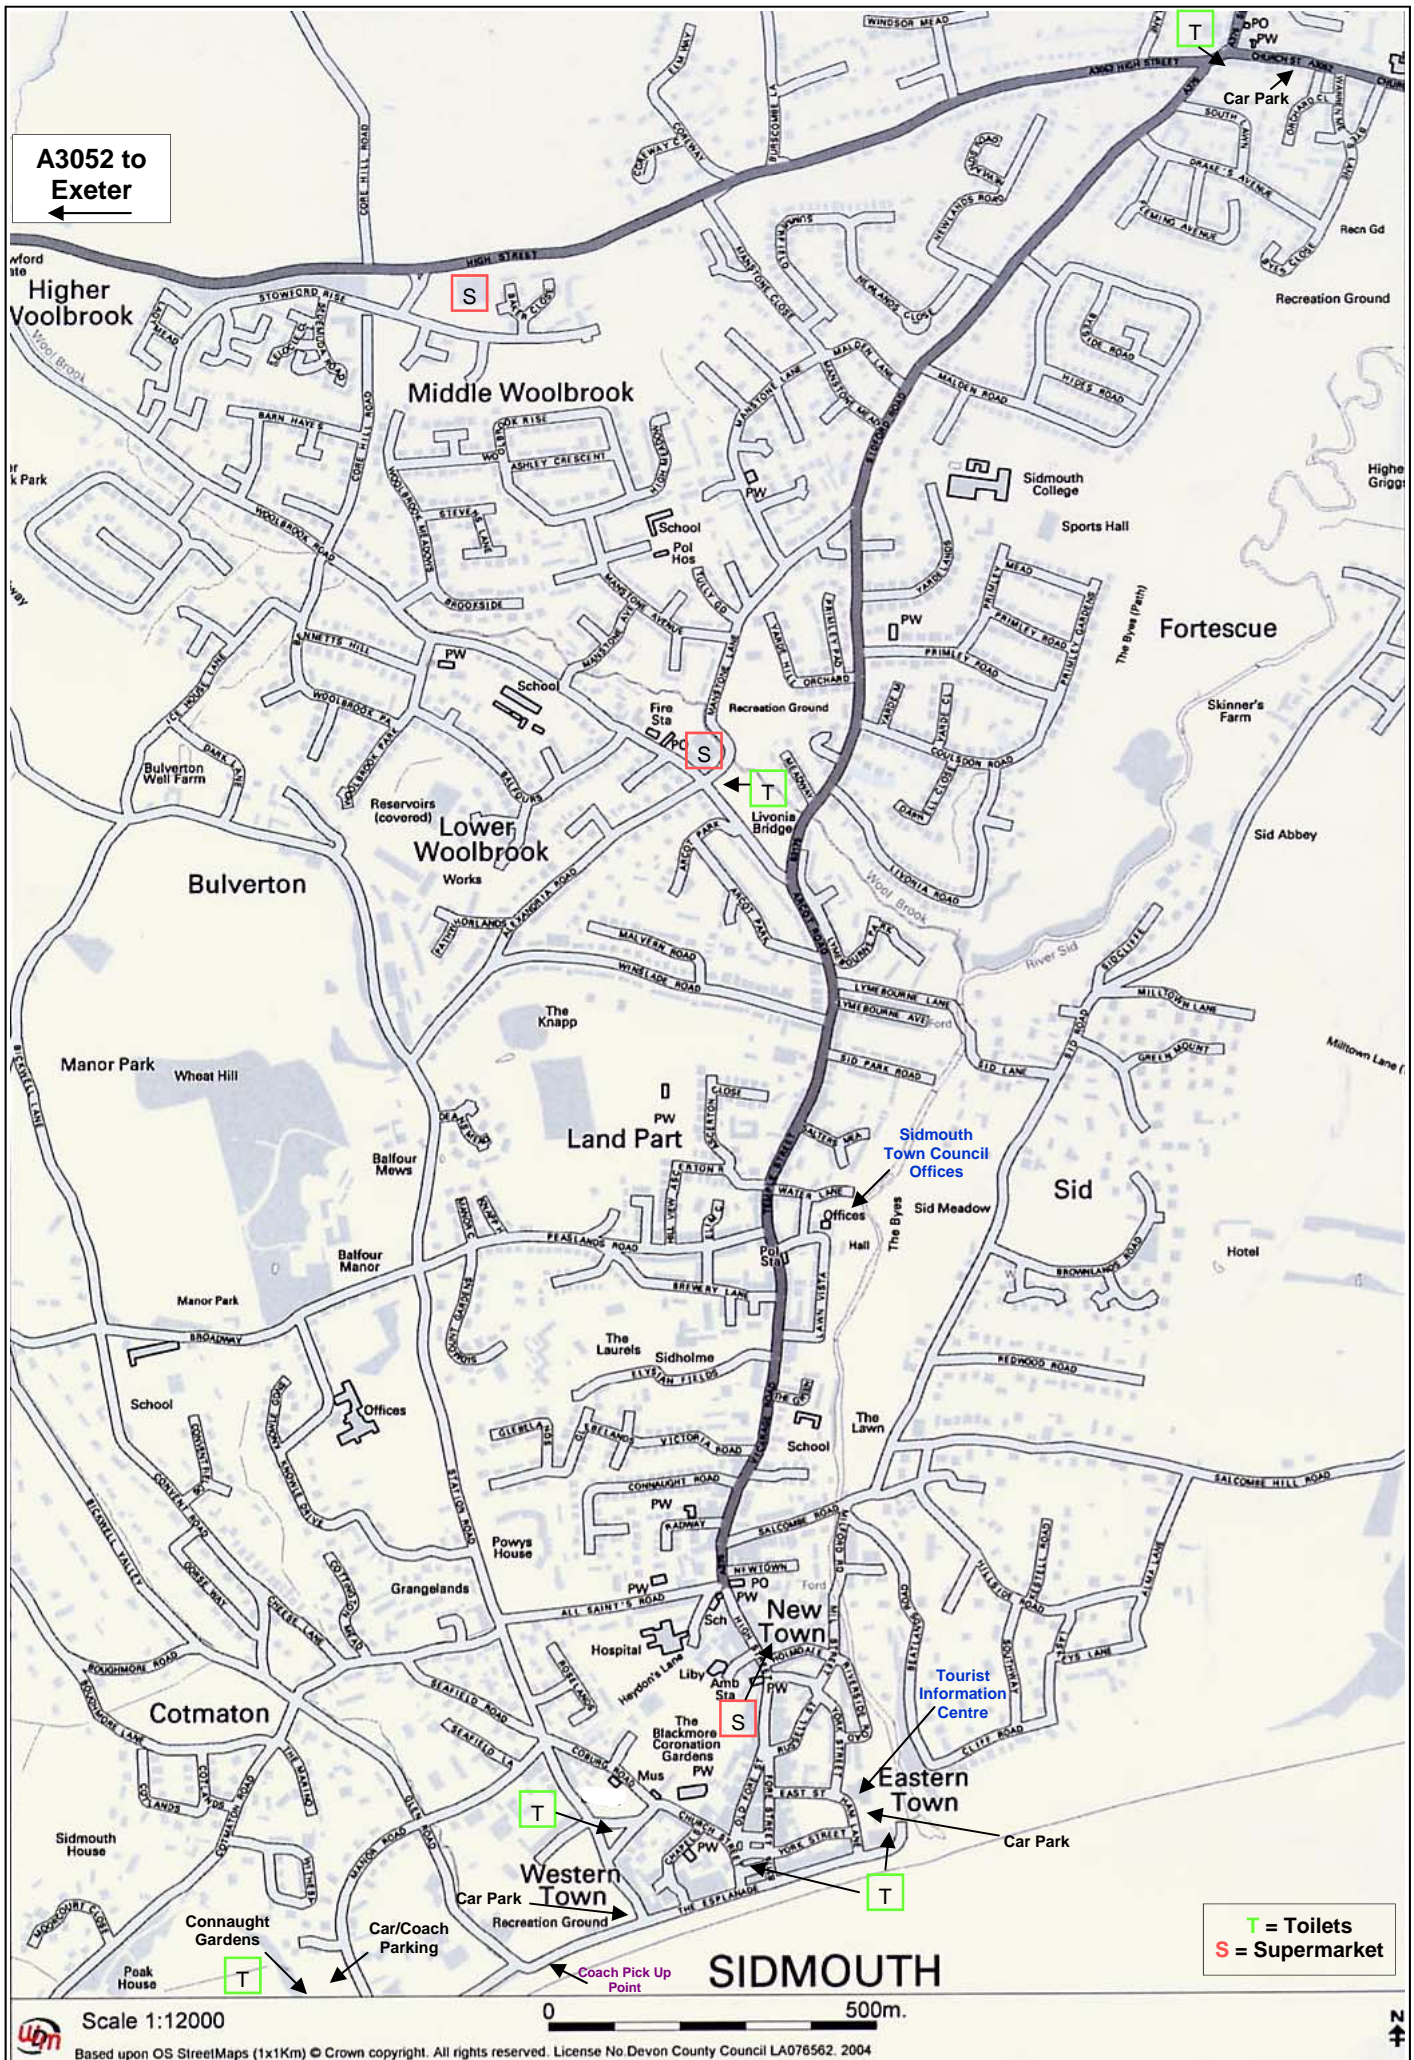

The Sidmouth Town Map

With Compliments

Sidmouth Town Council

A3052 to Exeter
←

Higher Woolbrook

Middle Woolbrook

Lower Woolbrook

Bulverton

Land Part

Fortescue

Sid

New Town

Eastern Town

Western Town

Cotmaton

SIDMOUTH

T = Toilets
S = Supermarket

Scale 1:12000

0 500m.

Based upon OS StreetMaps (1x1Km) © Crown copyright. All rights reserved. License No Devon County Council LA078562 2004